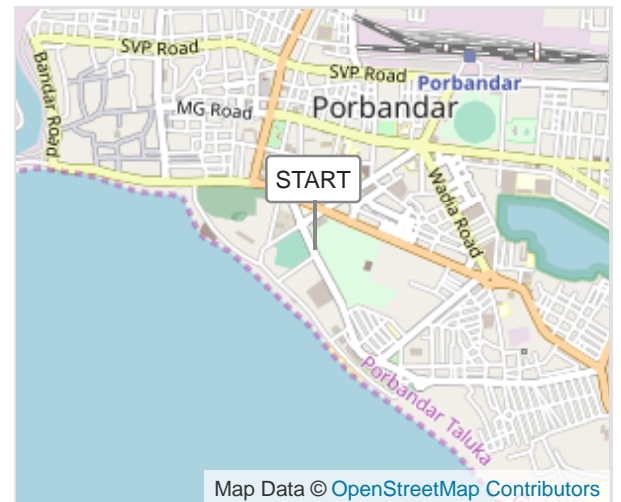

Porbandar Coastal Half Marathon 2022, 2 Km Route

ROUTE INFORMATION

ROUTE LENGTH	1.213 miles
ASCENT	39 ft
DESCENT	36 ft
HILLS	⬆ 38.1% | ⬇ 38.1% | ➡ 23.8%
TERRAIN	Road 🏠
START	LAT: 21.634872, LNG: 69.607951

NOTES